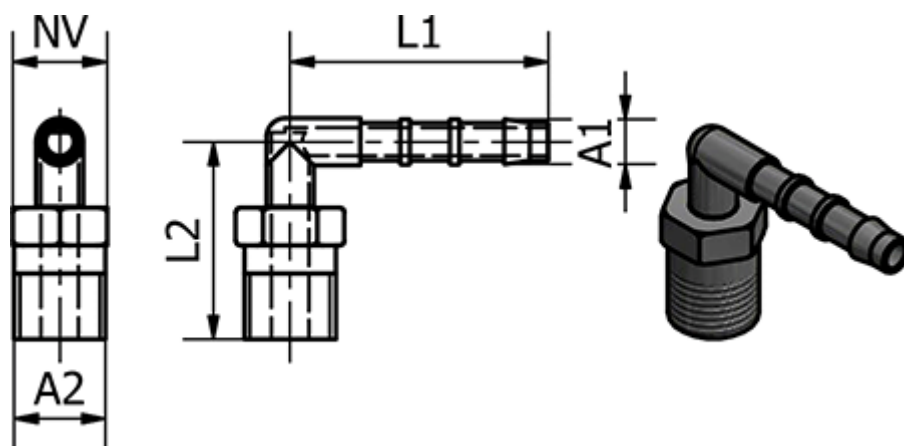

Data Sheet

Article number: 58632362

Description: Tube Connector 32.362, Ø12 - R 1/2"
Angle

Measures

Ext. hose diameter A1	= 12
L1	= 36
L2	= 40.5
NV	= 22
Thread A2	= R 1/2"